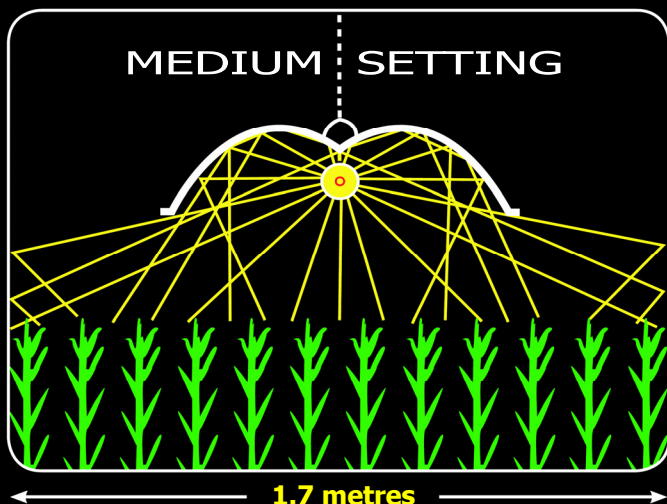

Growroom with 1 x 600 watt lamp

www.adjustawings.com