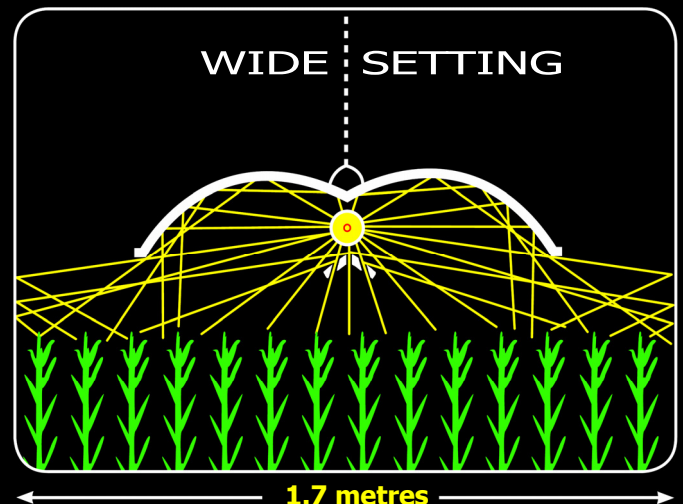

Growroom with 1 x 600 watt lamp

www.adjustawings.com